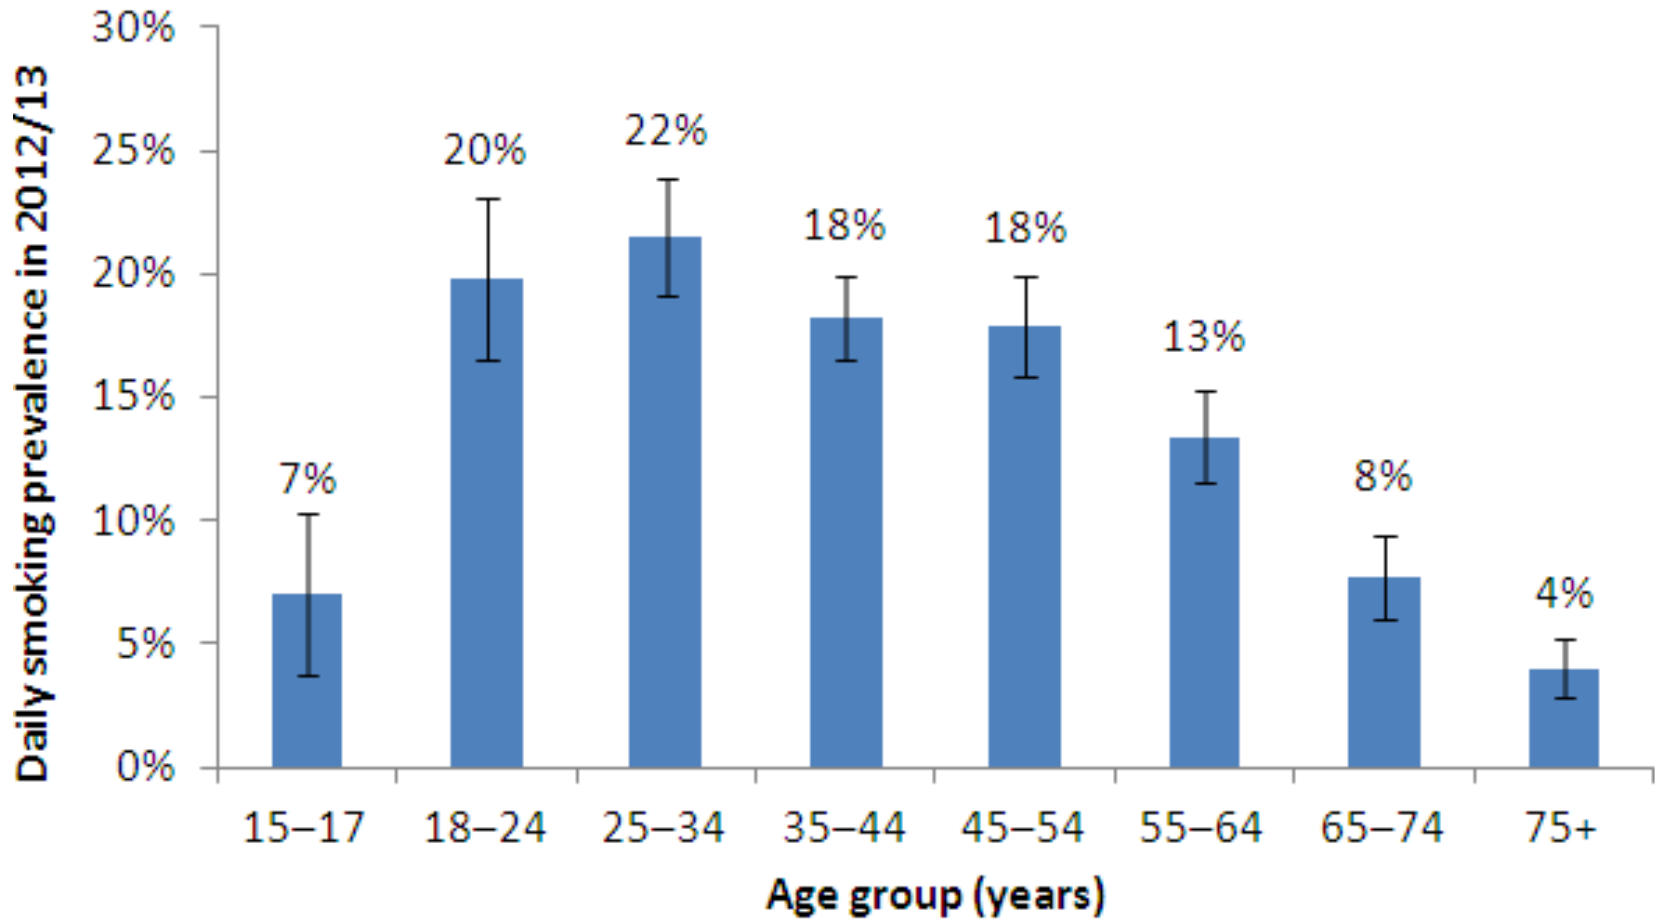

Make your car smokefree
Kia auahi kore ō tātou waka

Daily smoking prevalence in 2012/13

Young Adult Campaign

- Review of internationally successful campaigns for this age group
- Testing of overseas concepts with a local audience
- Concepts currently being tested with the target audiences
- Pre-campaign baseline measures
- **Mass media campaign launch May 2014**